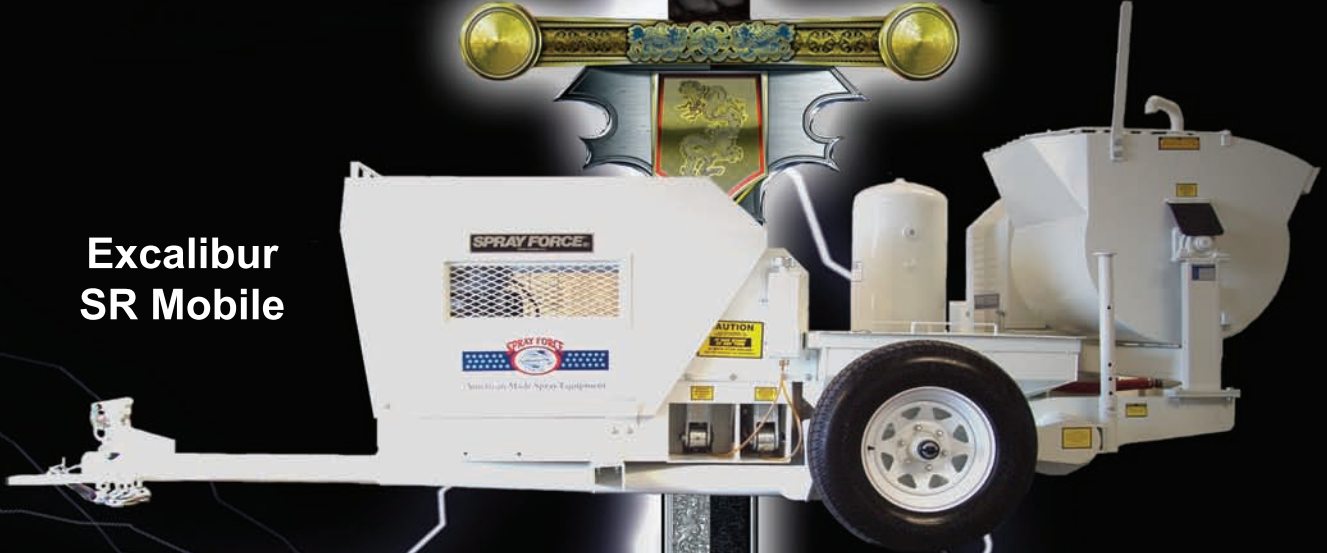

Performance Counts Harness the Power of Spray Force

**Excalibur
SR Mobile**

Cyclone 488 XRT

Super Texan (V)

**Excalibur Hydra
Mobile**

* shown with optional dual axle suspension trailer

*Plastering, Fireproofing,
Finishing*